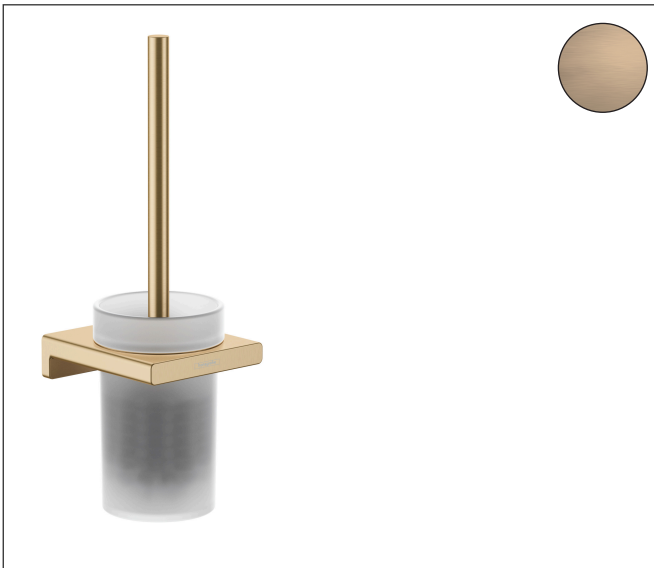

Brand hansgrohe
 Art. Name **AddStoris Q** Toilet brush holder wall-mounted
 Art. Nr. 41752140
 Surface Brushed Bronze

reddot winner 2021

Product picture

Features

- wall-mounted
- material: metal, glass
- material recess: matt glass
- with removable insert
- with mounting material
- concealed fastening
- drilling distance: 26 mm
- diameter drill hole: 6 mm

Drawing

Technology