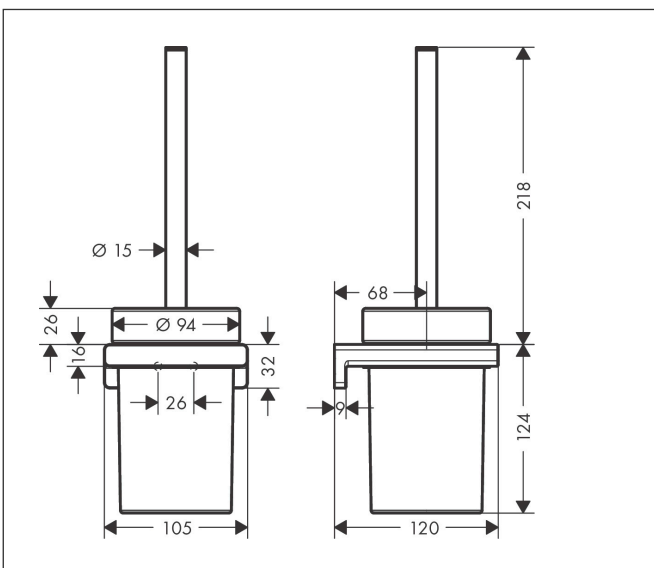

Brand hansgrohe
 Art. Name **AddStoris Q** Toilet brush holder wall-mounted
 Art. Nr. 41752140
 Surface Brushed Bronze

reddot winner 2021

Product picture

Features

- wall-mounted
- material: metal, glass
- material recess: matt glass
- with removable insert
- with mounting material
- concealed fastening
- drilling distance: 26 mm
- diameter drill hole: 6 mm

Drawing

Technology